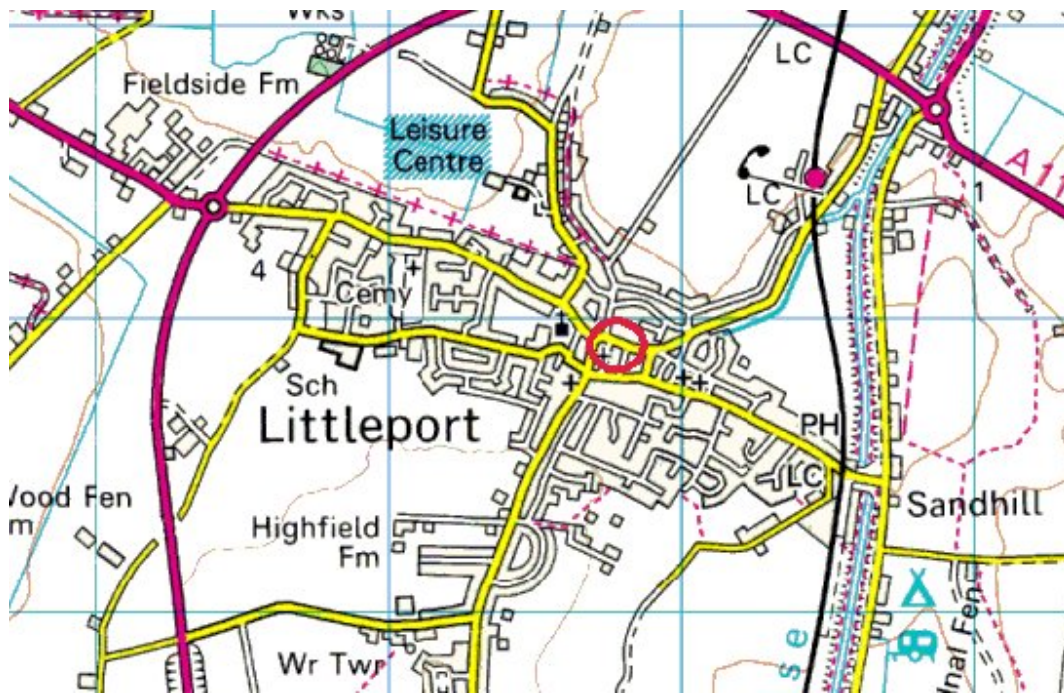

CAMBRIDGESHIRE ACRE

MAP AND DIRECTIONS TO 32 MAIN STREET, LITTLEPORT, CB6 1PJ

Please note – Globe Lane and Main Street are one-way streets.

Where to park – Limited parking is available on Globe Lane next to the main Cambridgeshire ACRE building. Alternatively there is parking in Littleport public car park which can be found by following Globe Lane to the top and turning left at the junction (Main Street), follow this road along to the car park entrance (on the right-hand side).